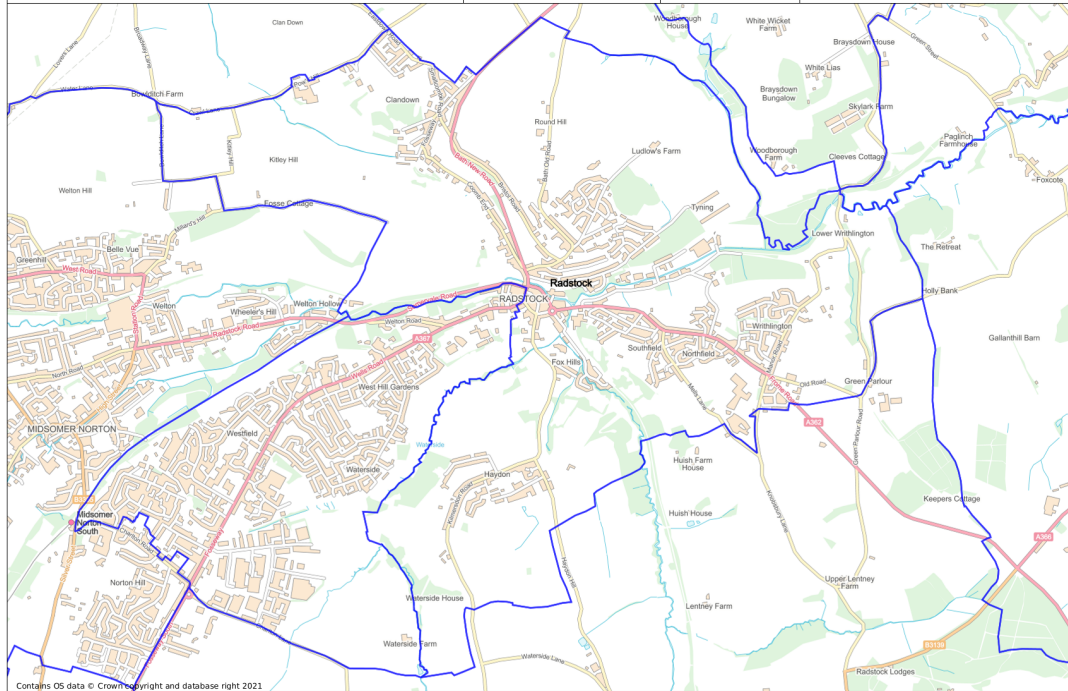

Radstock Neighbourhood Area

Bath and North East Somerset

Author:
Date: 05/11/2021

**Bath & North East
Somerset Council**